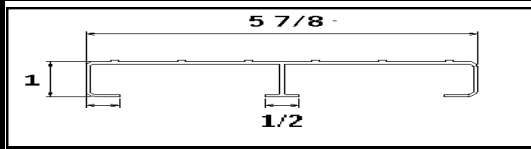

Alloy Change Notice! No alloy changes on this page.

Stock Custom Shapes

**Voyager
Deck**

Part #	Description	Lbs./Ft.	Alloy-Temper	Stock Length
100393	VoyagerR Deck	.787	6063-T6	288"
100494	DECK CAP	.346	6063-T6	192"

**VoyagerR
Seat Plank**

Part #	Description	Lbs./Ft.	Alloy-Temper	Stock Length
100520	VoyagerR Seat Plank	1.86	6063-T6	288"
100146	PLANK CAP	.328	6005-T5	144"
	Voy001-000-001		Mounting Clip	

**Rail
Cap**

Part #	Description	Lbs./Ft.	Alloy-Temper	Stock Length
100904	Rail Cap	.55	6063 T-5	240"

**Truck Trailer
Stake Post II**

Part #	Description	Lbs./Ft.	Alloy-Temper	Stock Length
100606	Stake Post	1.207	6005-T5	270"