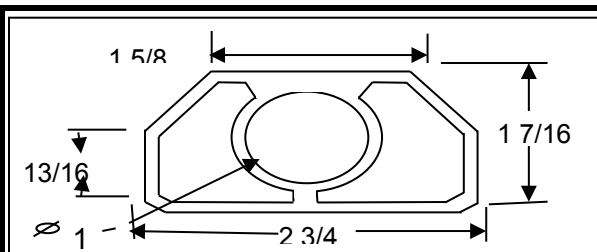

Alloy Change Notice! No alloy changes on this page.

Stock Custom Shapes

**Voyager
Deck**

Part #	Description	Lbs./Ft.	Alloy-Temper	Stock Length
100393	VoyagerR Deck	.787	6063-T6	288"
100494	DECK CAP	.346	6063-T6	192"

**VoyagerR
Seat Plank**

Part #	Description	Lbs./Ft.	Alloy-Temper	Stock Length
100520	VoyagerR Seat Plank	1.86	6063-T6	288"
100146	PLANK CAP	.328	6005-T5	144"
	Voy001-000-001		Mounting Clip	

**Rail
Cap**

Part #	Description	Lbs./Ft.	Alloy-Temper	Stock Length
100904	Rail Cap	.55	6063 T-5	240"

**Truck Trailer
Stake Post II**

Part #	Description	Lbs./Ft.	Alloy-Temper	Stock Length
100606	Stake Post	1.207	6005-T5	270"

Alloy Change Notice! No alloy changes on this page.

Stock Custom Shapes

**VoyageR
Deck
Cap**

Part #	Description	Lbs./Ft.	Alloy-Temper	Stock Length
100494	VoyageR Deck Cap	.346	6063-T6	192"

**Bi-Hollow
Tube**