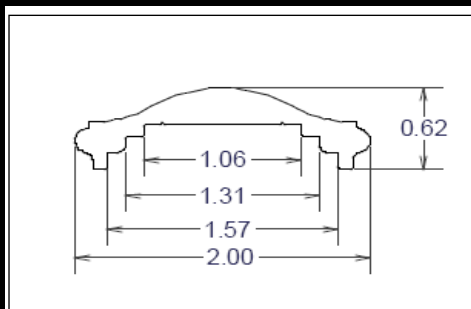

Alloy Change Notice! No alloy changes on this page.

Stock Custom Shapes

**Voyager
Deck**

Part #	Description	Lbs./Ft.	Alloy-Temper	Stock Length
100393	VoyagerR Deck	.787	6063-T6	288"
100494	DECK CAP	.346	6063-T6	192"

**VoyagerR
Seat Plank**

Part #	Description	Lbs./Ft.	Alloy-Temper	Stock Length
100520	VoyagerR Seat Plank	1.86	6063-T6	288"
100146	PLANK CAP	.328	6005-T5	144"
	Voy001-000-001		Mounting Clip	

**Rail
Cap**

Part #	Description	Lbs./Ft.	Alloy-Temper	Stock Length
100904	Rail Cap	.55	6063 T-5	240"

**Truck Trailer
Stake Post II**

Part #	Description	Lbs./Ft.	Alloy-Temper	Stock Length
100606	Stake Post	1.207	6005-T5	270"