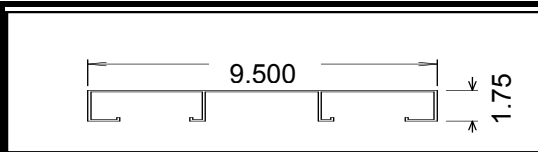

Alloy Change Notice! No alloy changes on this page.

Stock Custom Shapes

**Voyager
Deck**

Part #	Description	Lbs./Ft.	Alloy-Temper	Stock Length
100393	VoyagerR Deck	.787	6063-T6	288"
100494	DECK CAP	.346	6063-T6	192"

**VoyagerR
Seat Plank**

Part #	Description	Lbs./Ft.	Alloy-Temper	Stock Length
100520	VoyagerR Seat Plank	1.86	6063-T6	288"
100146	PLANK CAP	.328	6005-T5	144"
	Voy001-000-001		Mounting Clip	

**Rail
Cap**